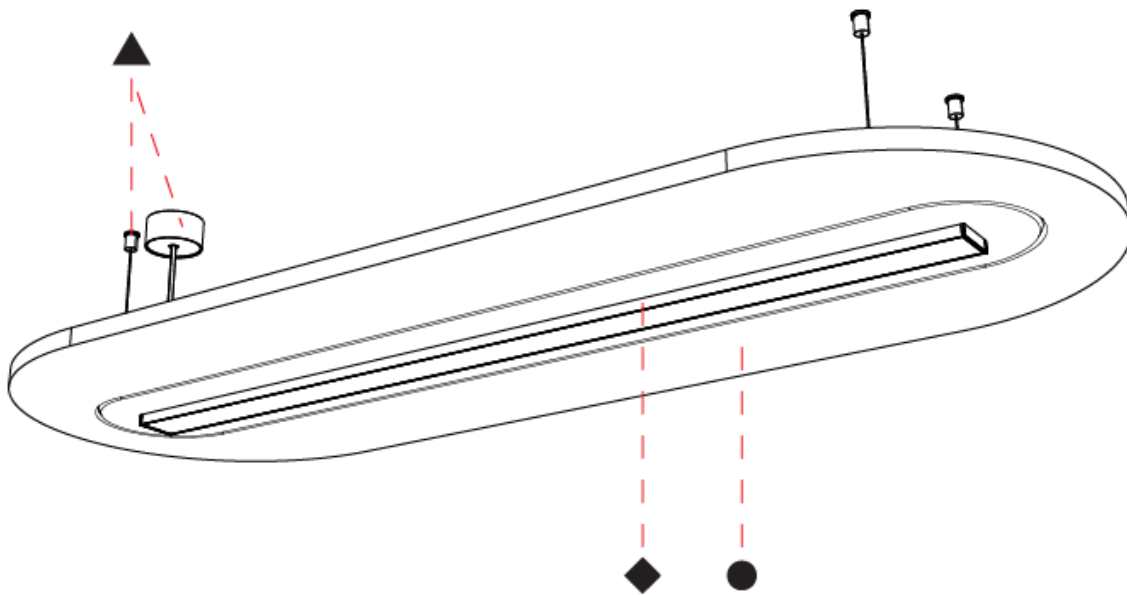

SERENII ROUND SUSPENSION

A3001175-

PROJECT _____

TYPE _____

SPECIFIER _____

QUANTITY _____

DATE _____

A